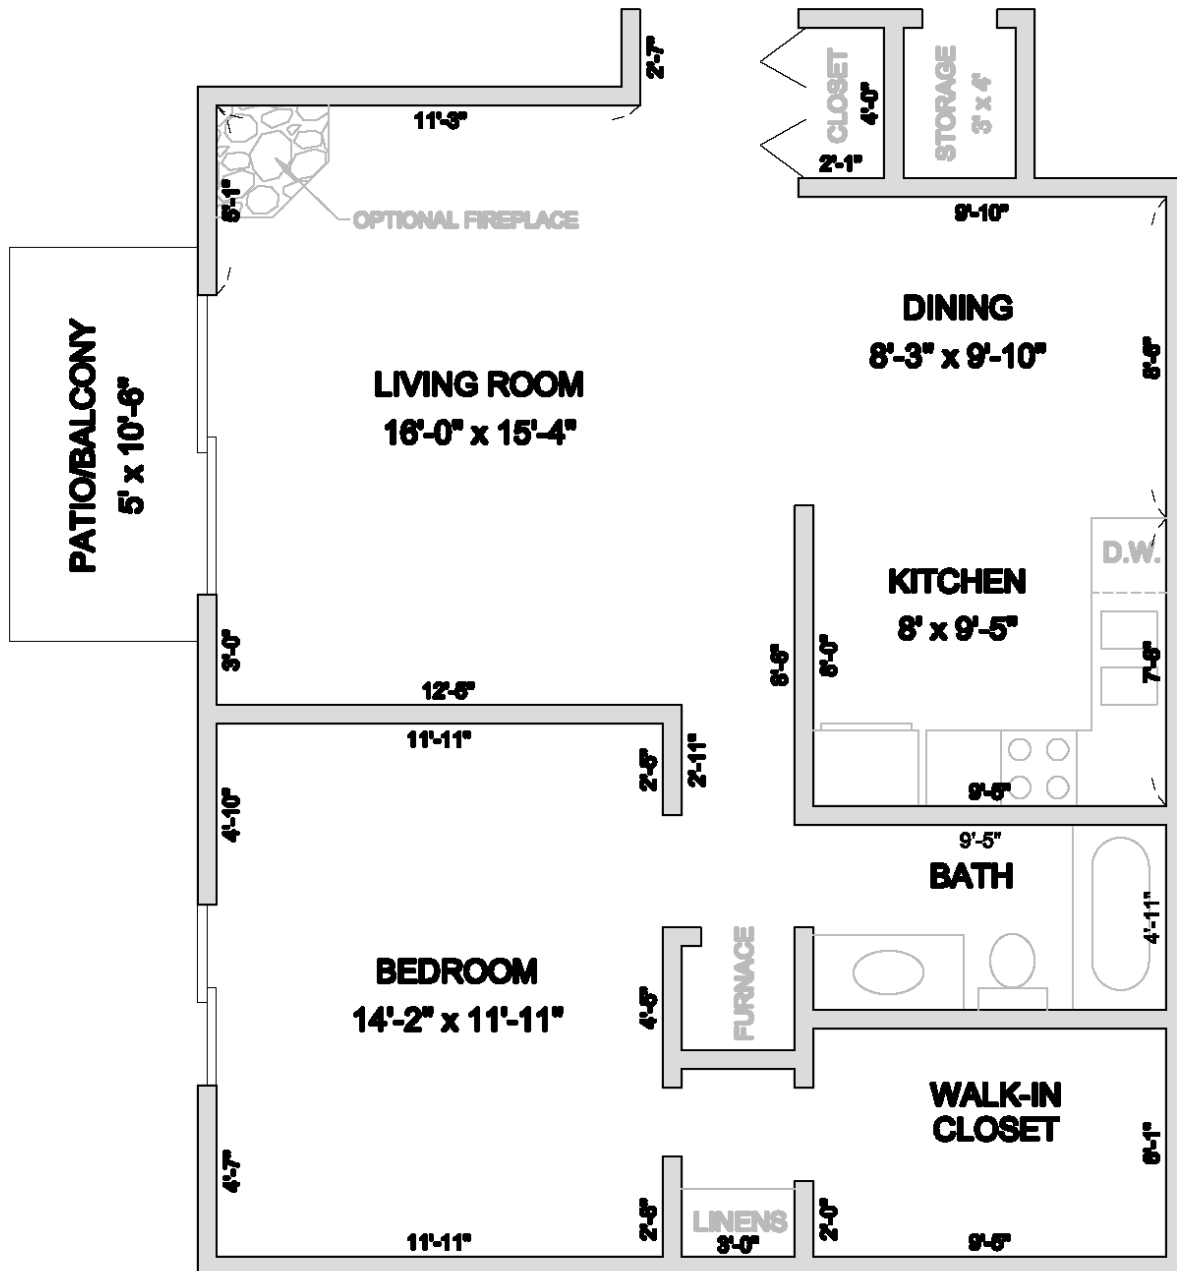

The Geneva

800 SQUARE FEET
ONE BEDROOM
ONE BATHROOM

1572 TEAL LANE
WHEELING, IL 60090
847.398.1200
FAX: 847.398.1993
MALLARDLKE@AOL.COM

WWW.MALLARDLAKEAPTS.COM