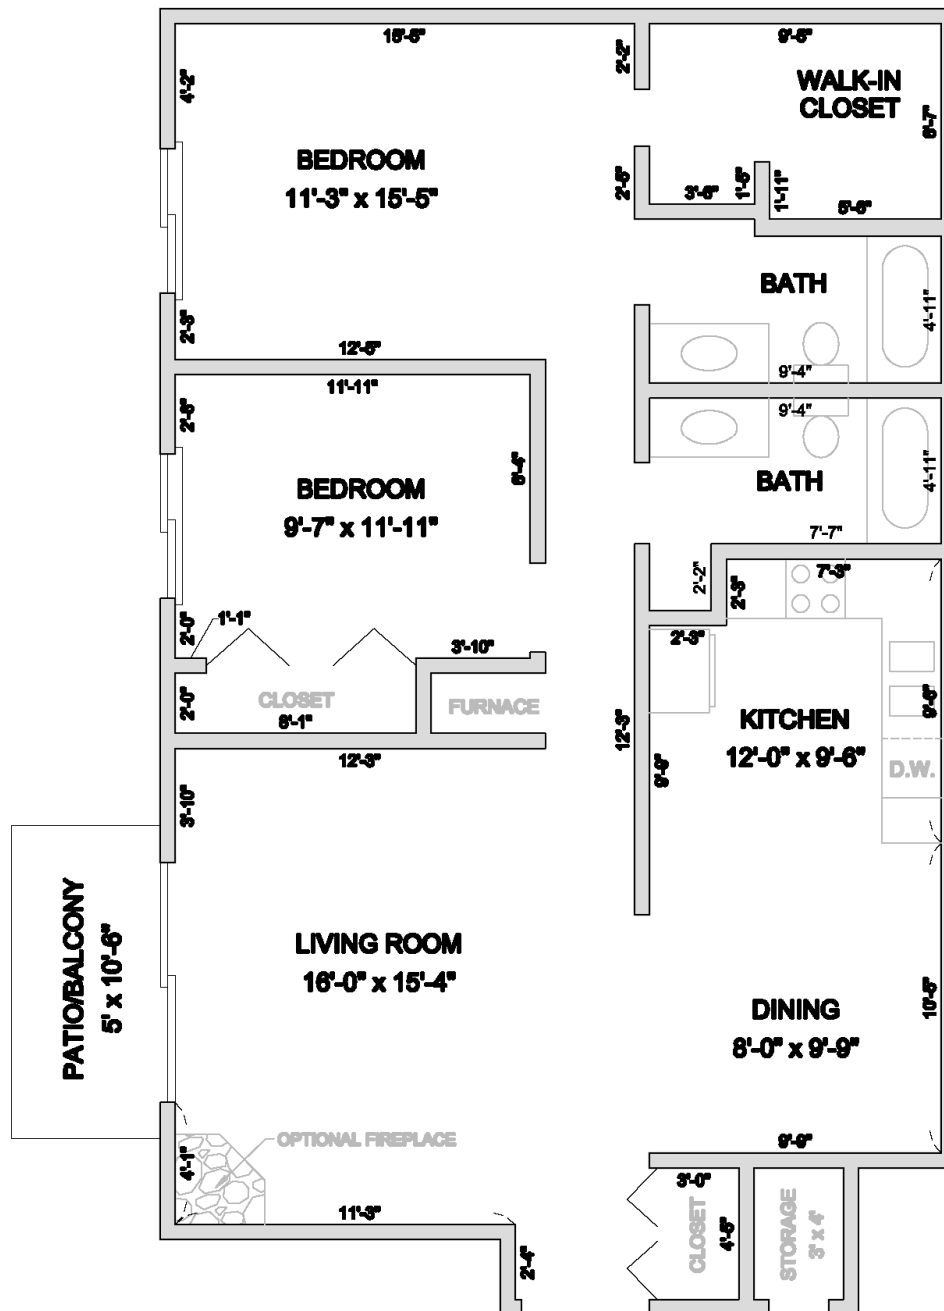

The Superior

1,000 SQUARE FEET
TWO BEDROOMS
TWO BATHROOMS

1572 TEAL LANE
WHEELING, IL 60090
847.398.1200
FAX: 847.398.1993
MALLARDLKE@AOL.COM

WWW.MALLARDLAKEAPTS.COM